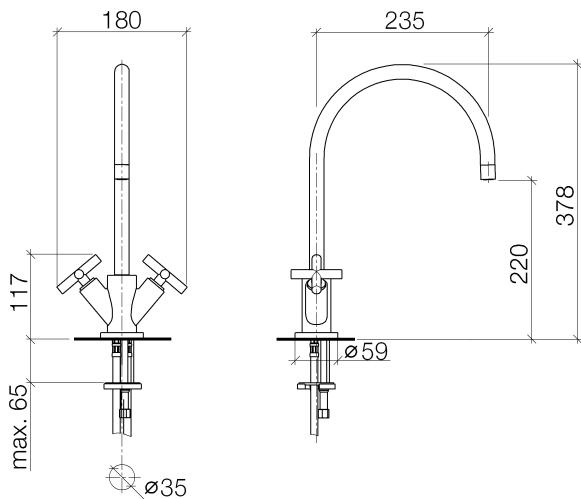

Kitchen - Tara.

Single-hole mixer - polished chrome

Article number: 22 815 892-00 0010

- 9-1/4" Projection
- Swiveling spout 360°
- Areated stream
- Total height 14-7/8"
- Height to aerator/spout outlet 8-5/8"
- 1-3/8" hole diameter
- 2x 3/8" US flexible supply lines
- Water flow rate limited to max. 1.5 gpm
- lead-free
- Combination with side spray set or profi side spray set not possible.
- (ADA)

polished chrome

Dimensional drawing

All dimensions in mm / inch = mm x 0,0394

Model/program/technical modifications and error excepted
For more information see: www.dornbracht.com + 49 (0) 2371 433-460 mail@dornbrachtgroup.de

Kitchen - Tara.
Single-hole mixer - polished chrome
Article number: 22 815 892-00 0010

Flow rate chart

Kitchen - Tara.

Single-hole mixer - polished chrome

Article number: 22 815 892-00 0010

Other surface finishes

Recommended article

10 713 970-00

AIR SWITCH operating button, trim parts only - polished chrome

82 434 970-00

Soap dispenser with flange - polished chrome

Kitchen - Tara.
Single-hole mixer - polished chrome
Article number: 22 815 892-00 0010