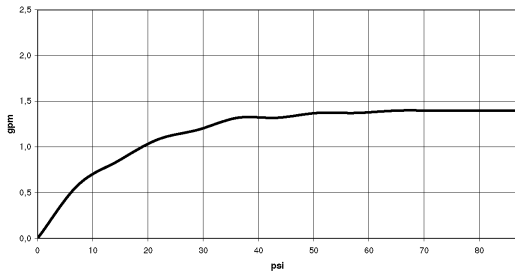

Kitchen - Tara.

Single-hole mixer - polished chrome

Article number: 22 815 892-00 0010

- 9-1/4" Projection
- Swiveling spout 360°
- Areated stream
- Total height 14-7/8"
- Height to aerator/spout outlet 8-5/8"
- 1-3/8" hole diameter
- 2x 3/8" US flexible supply lines
- Water flow rate limited to max. 1.5 gpm
- lead-free
- Combination with side spray set or profi side spray set not possible.
- (ADA)

polished chrome

Dimensional drawing

All dimensions in mm / inch = mm x 0,0394

Model/program/technical modifications and error excepted
For more information see: www.dornbracht.com + 49 (0) 2371 433-460 mail@dornbrachtgroup.de

Kitchen - Tara.
Single-hole mixer - polished chrome
Article number: 22 815 892-00 0010

Flow rate chart

Kitchen - Tara.

Single-hole mixer - polished chrome

Article number: 22 815 892-00 0010

Other surface finishes