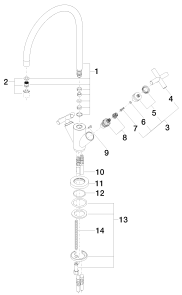

Kitchen - Tara.

Single-hole mixer - polished chrome

Article number: 22 815 892-00 0010

- 9-1/4" Projection
- Swiveling spout 360°
- Areated stream
- Total height 14-7/8"
- Height to aerator/spout outlet 8-5/8"
- 1-3/8" hole diameter
- 2x 3/8" US flexible supply lines
- Water flow rate limited to max. 1.5 gpm
- lead-free
- Combination with side spray set or profi side spray set not possible.
- (ADA)

polished chrome

Dimensional drawing

All dimensions in mm / inch = mm x 0,0394

Model/program/technical modifications and error excepted
For more information see: www.dornbracht.com + 49 (0) 2371 433-460 mail@dornbrachtgroup.de

Recommended article

10 713 970-00

AIR SWITCH operating button, trim parts only - polished chrome

82 434 970-00

Soap dispenser with flange - polished chrome

Kitchen - Tara.
Single-hole mixer - polished chrome
Article number: 22 815 892-00 0010

Spare parts list

| Number | Item Number | Designation | Number of units |
|--------|-------------|-------------|-----------------|
|--------|-------------|-------------|-----------------|